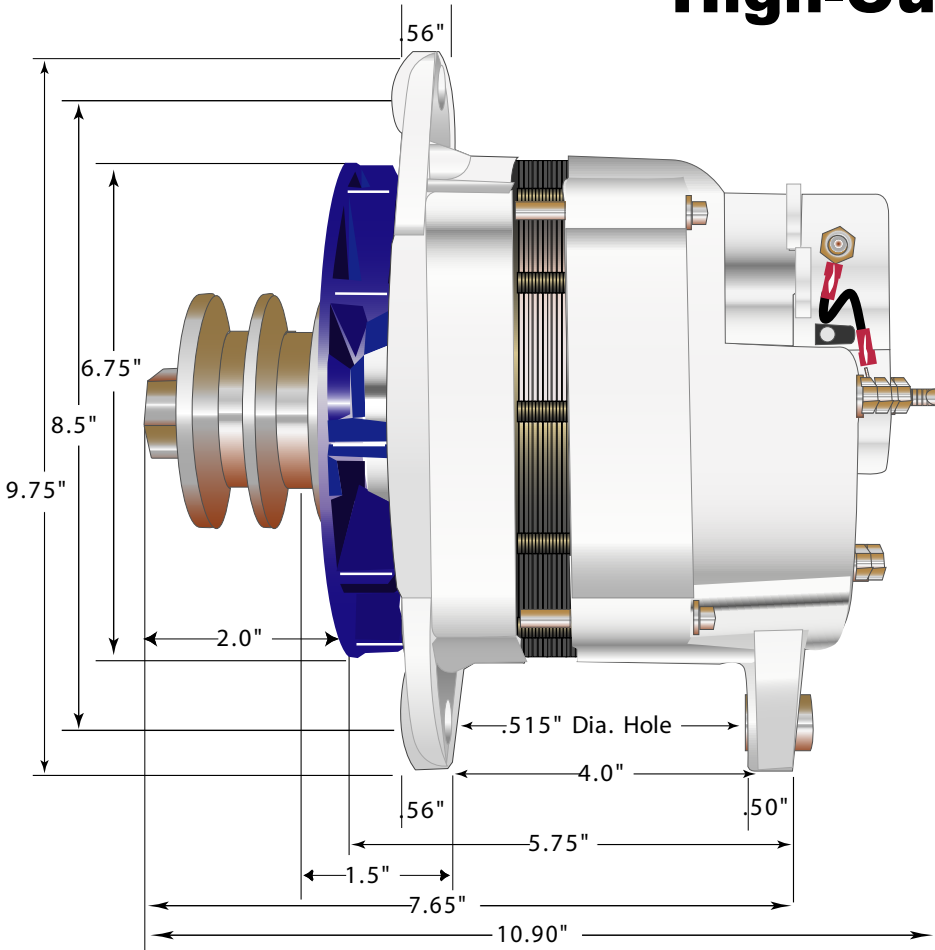

97-Series Large Frame High-Output Alternators

BALMAR Curve Comparison