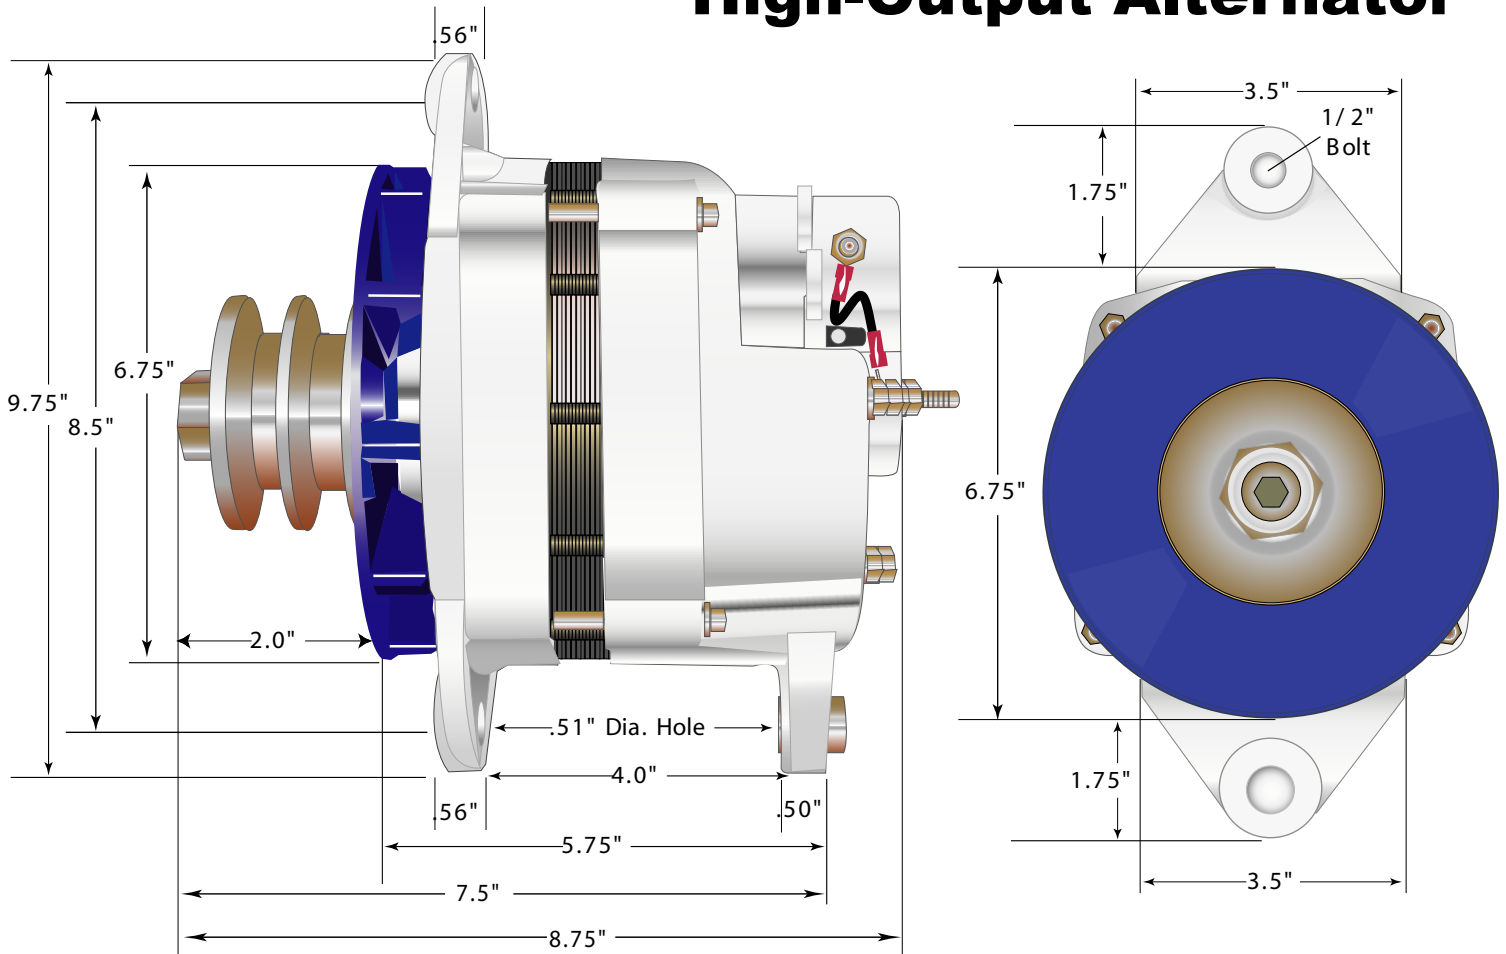

97-24-110 Large Frame High-Output Alternator

BALMAR Curve Comparison